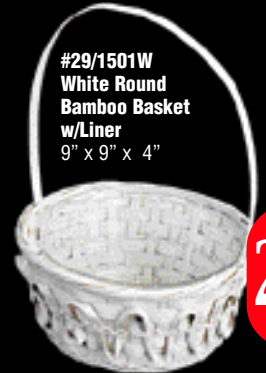

#39/803F (2 sizes not shown)
S/3 Fancy flower Baskets
 (L) 20" x 15" x 8"
 (S) 11" x 9" x 7"

#81/W
White
Buri Chair
 Ht. 16"

#882/SW
White Mini
Doll Carriage
 7 1/2" x 5 1/2" x 6 1/2"

#882/MW
White Mini
Doll Carriage
 9 1/2" x 7 1/2" x 8 1/2"

#4118/BW
White Oval
Basket w/Liner
 8" x 7" x 3 1/2"

#4118/AW
White Round
Basket w/Liner
 8" x 7" x 3 1/2"

#29/1344ALA
S/3 Lavender Oval Willow Baskets
 (L) 14 1/2" x 10 1/2" x 4 1/2"
 (S) 11 1/2" x 8 3/4" x 3 3/4"

#29/103/8B
Blue Round
Willow Basket
 8" x 8" x 4"

#29/1501W
White Round
Bamboo Basket
w/Liner
 9" x 9" x 4"

29

#29/1345LB
S/3 Light Blue Round Willow Baskets
 (L) 13" x 13" x 4 1/2"
 (S) 10" x 10" x 3 3/4"