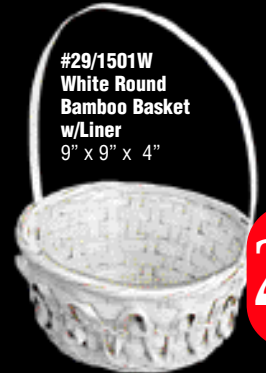

Spring Collection[©]

#39/803F (2 sizes not shown)
S/3 Fancy flower Baskets
 (L) 20" x 15" x 8"
 (S) 11" x 9" x 7"

#81/W
White
Buri Chair
 Ht. 16"

#882/SW
White Mini
Doll Carriage
 7 1/2" x 5 1/2" x 6 1/2"

#882/MW
White Mini
Doll Carriage
 9 1/2" x 7 1/2" x 8 1/2"

#4118/BW
White Oval
Basket w/Liner
 8" x 7" x 3 1/2"

#4118/AW
White Round
Basket w/Liner
 8" x 7" x 3 1/2"

#29/1344ALA
S/3 Lavender Oval Willow Baskets
 (L) 14 1/2" x 10 1/2" x 4 1/2"
 (S) 11 1/2" x 8 3/4" x 3 3/4"

#29/103/8B
Blue Round
Willow Basket
 8" x 8" x 4"

#29/1501W
White Round
Bamboo Basket
w/Liner
 9" x 9" x 4"

29

#29/1345LB
S/3 Light Blue Round Willow Baskets
 (L) 13" x 13" x 4 1/2"
 (S) 10" x 10" x 3 3/4"