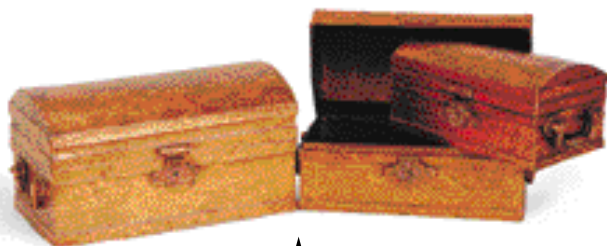

#XTC-32
S/3 Oval Mauve Baskets w/Flowers
 (L) 15" x 12" x 7"
 (S) 8" x 7" x 5½"

#XTC-60
S/3 Oval Lilac Baskets w/Flowers
 (L) 15" x 12" x 7"
 (S) 8" x 7" x 5½"

31

#XTC-559
S/3 Oval Gold Baskets
w/Purple Flowers
 (L) 15" x 12" x 7"
 (S) 8" x 7" x 5½"

#XTC-560
S/3 Oval Baskets w/Multi-Colored Flowers
 (L) 15" x 12" x 7"
 (S) 8" x 7" x 5½"

#XTC-2561
S/3 Oval Pink Baskets w/Pink Roses
 (L) 15" x 12" x 7"
 (S) 8" x 7" x 5½"

#HRT-11
S/3 Bronze Treasure Chests
 (L) 12" x 6½" x 4"
 (S) 8¼" x 4½" x 3¾"