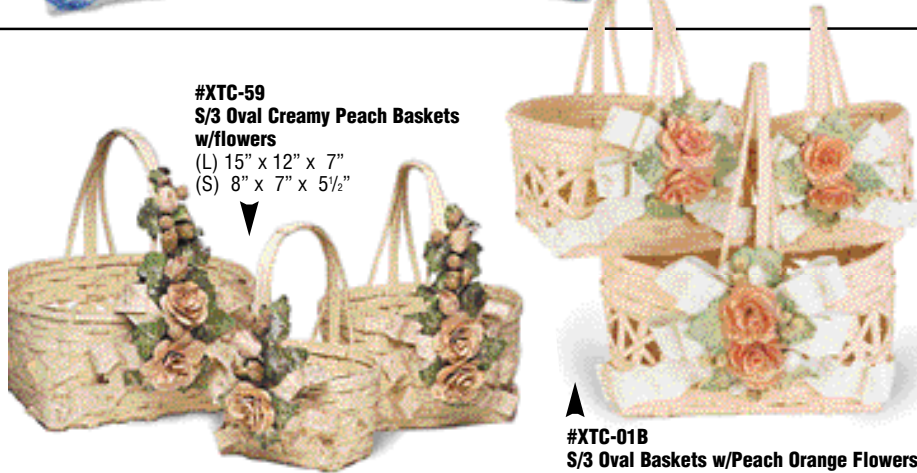

#XTC-16
S/3 Oval Pink Baskets
w/Pink Roses
(L) 15" x 12" x 7"
(S) 8" x 7" x 5 1/2"

#XTC-2562
S/3 Oval Silver Baskets
w/Blue Flowers
(L) 15" x 12" x 7"
(S) 8" x 7" x 5 1/2"

#3/162F
Round Tray w/Cabbage Roses
15" x 15" x 4"

#XTC-59
S/3 Oval Creamy Peach Baskets
w/flowers
(L) 15" x 12" x 7"
(S) 8" x 7" x 5 1/2"

#XTC-01B
S/3 Oval Baskets w/Peach Orange Flowers
(L) 15" x 12" x 7"
(S) 8" x 7" x 5 1/2"

#HRT-558
S/3 Green Gold Hat Boxes
w/Fruit Decor
(L) 12" x 12" x 6"
(S) 9" x 9" x 3"