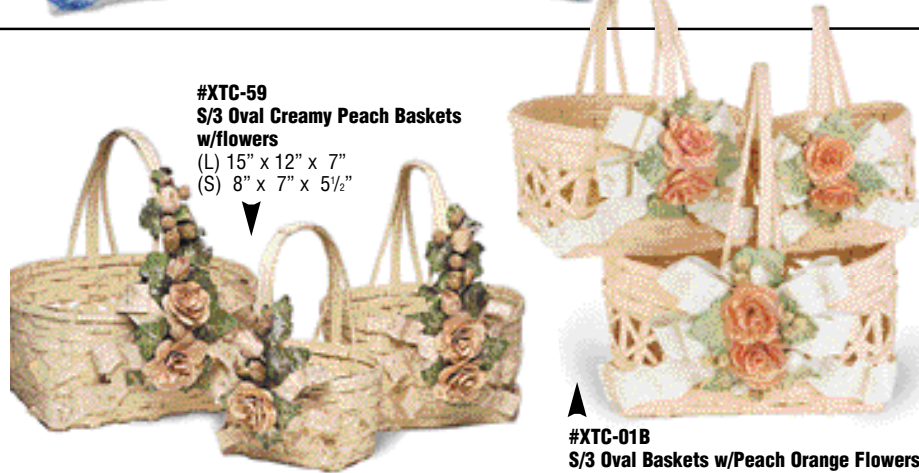

#XTC-16
S/3 Oval Pink Baskets
w/Pink Roses
(L) 15" x 12" x 7"
(S) 8" x 7" x 5 1/2"

#XTC-2562
S/3 Oval Silver Baskets
w/Blue Flowers
(L) 15" x 12" x 7"
(S) 8" x 7" x 5 1/2"

#3/162F
Round Tray w/Cabbage Roses
15" x 15" x 4"

#XTC-59
S/3 Oval Creamy Peach Baskets
w/flowers
(L) 15" x 12" x 7"
(S) 8" x 7" x 5 1/2"

#XTC-01B
S/3 Oval Baskets w/Peach Orange Flowers
(L) 15" x 12" x 7"
(S) 8" x 7" x 5 1/2"

#HRT-558
S/3 Green Gold Hat Boxes
w/Fruit Decor
(L) 12" x 12" x 6"
(S) 9" x 9" x 3"