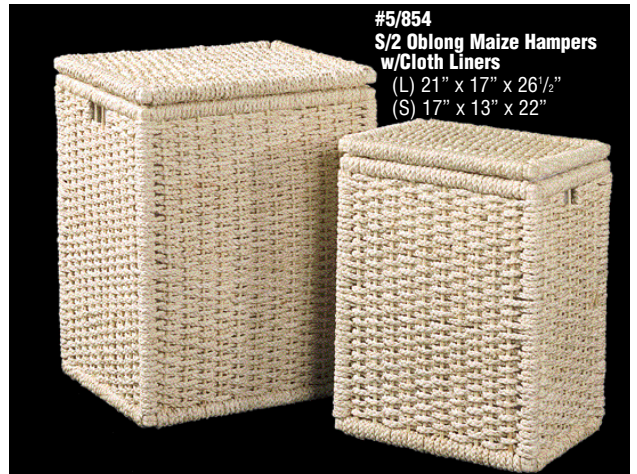

Deluxe

#5/409
S/3 Willow Hampers w/Cloth Linings
 (L) 19" x 19" x 23"
 (S) 12" x 12" x 16"

#5/2067
S/4 Round Bamboo Hampers
 (L) 19" x 19" x 27"
 (S) 13" x 13" x 17"

#438/W
Rollled Arm Storage Chest
 32" x 21" x 21"

#5/384H
S/3 Rectangular Honey Rattan Hampers
 (L) 18" x 13" x 24"
 (S) 15" x 9" x 18"

38

#7030/1-2W
S/2 White Trunks
 (L) 36" x 22" x 24"
 (S) 32" x 16" x 18" (#7030/1-2H Also Available)

#413/W
Rollled Arm Storage Bench
 46 1/2" x 17" x 21 1/2"

#5/854
S/2 Oblong Maize Hampers w/Cloth Liners
 (L) 21" x 17" x 26 1/2"
 (S) 17" x 13" x 22"

Hamper & Trunks[®]

#687/1-3H
S/3 Circle Knot-Rattan Hampers
 (L) 21" x 15" x 27"
 (S) 14" x 10" x 20"
 (#687/1-3W Also Available)

#5/20506
Oblong Seagrass Sorting Hamper
 21 1/2" x 14 3/4" x 25 1/2"

#5/385H
S/3 Half-Round Honey Rattan Hampers
 (L) 18" x 13" x 23"
 (S) 14" x 9" x 18 1/2"

#5/859
S/2 Oval Maize Hampers w/Cloth Liners
 (L) 27" x 18" x 21"
 (S) 23" x 15" x 17"