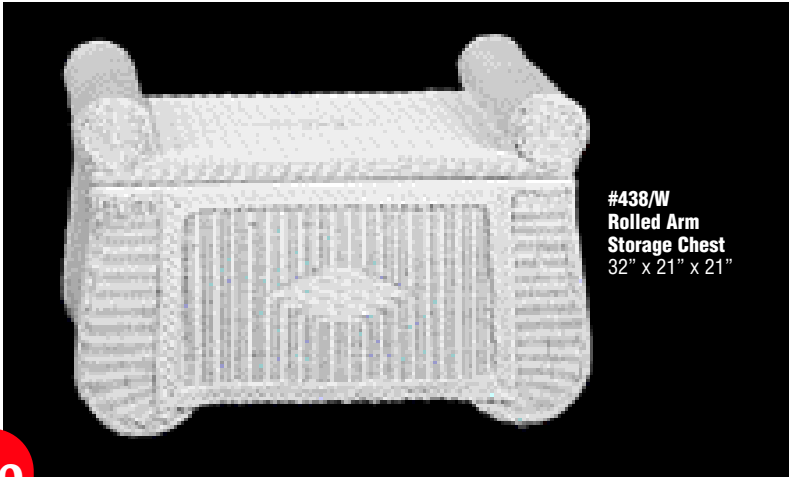

Deluxe

#5/409
S/3 Willow Hampers w/Cloth Linings
 (L) 19" x 19" x 23"
 (S) 12" x 12" x 16"

#5/2067
S/4 Round Bamboo Hampers
 (L) 19" x 19" x 27"
 (S) 13" x 13" x 17"

#438/W
Rollled Arm Storage Chest
 32" x 21" x 21"

#5/384H
S/3 Rectangular Honey Rattan Hampers
 (L) 18" x 13" x 24"
 (S) 15" x 9" x 18"

38

#7030/1-2W
S/2 White Trunks
 (L) 36" x 22" x 24"
 (S) 32" x 16" x 18" (#7030/1-2H Also Available)

#413/W
Rollled Arm Storage Bench
 46 1/2" x 17" x 21 1/2"