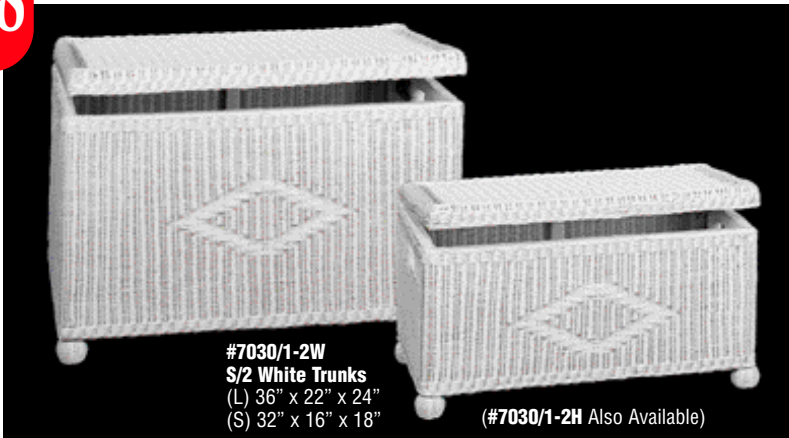

Deluxe

#5/409
S/3 Willow Hampers w/Cloth Linings
 (L) 19" x 19" x 23"
 (S) 12" x 12" x 16"

#5/2067
S/4 Round Bamboo Hampers
 (L) 19" x 19" x 27"
 (S) 13" x 13" x 17"

#438/W
Rollled Arm Storage Chest
 32" x 21" x 21"

#5/384H
S/3 Rectangular Honey Rattan Hampers
 (L) 18" x 13" x 24"
 (S) 15" x 9" x 18"

38

#7030/1-2W
S/2 White Trunks
 (L) 36" x 22" x 24"
 (S) 32" x 16" x 18" (#7030/1-2H Also Available)

#413/W
Rollled Arm Storage Bench
 46 1/2" x 17" x 21 1/2"

#5/854
S/2 Oblong Maize Hampers w/Cloth Liners
 (L) 21" x 17" x 26 1/2"
 (S) 17" x 13" x 22"

Hamper & Trunks[®]

#687/1-3H
S/3 Circle Knot-Rattan Hampers
 (L) 21" x 15" x 27"
 (S) 14" x 10" x 20"
 (#687/1-3W Also Available)