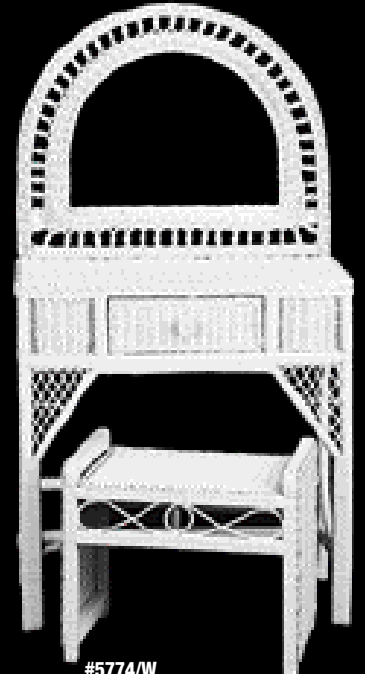

#5/20506
Oblong Seagrass Sorting Hamper
 21 1/2" x 14 3/4" x 25 1/2"

#5/385H
S/3 Half-Round Honey Rattan Hampers
 (L) 18" x 13" x 23"
 (S) 14" x 9" x 18 1/2"

#5/859
S/2 Oval Maize Hampers w/Cloth Liners
 (L) 27" x 18" x 21"
 (S) 23" x 15" x 17"

#UB/248/BW
Writing Desk w/Bench
 Desk -30" x 17" x 30"
 Bench -20" x 14" x 17"
 (#UB/248/BH Also Available)

#UB/210/W
Kneehole Desk w/Chair
 Desk -42" x 17" x 30"
 Chair -18" x 18" x 37"
 (#UB/210/H Also Available)