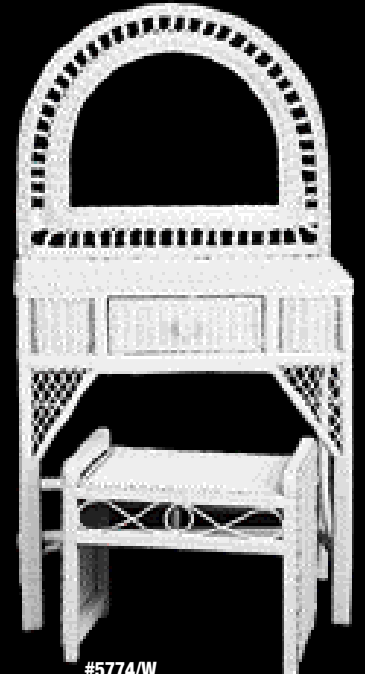

# Hamper & Trunks<sup>®</sup>

**#687/1-3H**  
**S/3 Circle Knot-Rattan Hampers**  
 (L) 21" x 15" x 27"  
 (S) 14" x 10" x 20"  
 (#687/1-3W Also Available)

**#5/20506**  
**Oblong Seagrass Sorting Hamper**  
 21 1/2" x 14 3/4" x 25 1/2"

**#5/385H**  
**S/3 Half-Round Honey Rattan Hampers**  
 (L) 18" x 13" x 23"  
 (S) 14" x 9" x 18 1/2"

**#5/859**  
**S/2 Oval Maize Hampers w/Cloth Liners**  
 (L) 27" x 18" x 21"  
 (S) 23" x 15" x 17"

**#UB/248/BW**  
**Writing Desk w/Bench**  
 Desk -30" x 17" x 30"  
 Bench -20" x 14" x 17"  
 (#UB/248/BH Also Available)

**#UB/210/W**  
**Kneehole Desk w/Chair**  
 Desk -42" x 17" x 30"  
 Chair -18" x 18" x 37"  
 (#UB/210/H Also Available)

**#5774/W**  
**Princess Vanity w/Bench**  
 Vanity -30" x 15" x 31"  
 Bench -20" x 14" x 17"