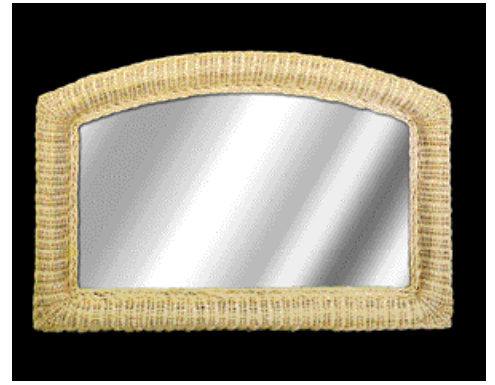

Occasional Furniture®

Rattan End Table
#890/W - 13" x 13" x 21"
#891/W - 17" x 17" x 25"

#1865/W
Oval Mirror 30" x 20"
(#1865/H Also Available)

#UB/311/H
Large Arch Mirror 36" x 24"
(#UB/311/W Also Available)

#284/1-4W
S/4 Metal Reinforced Arches
 (L) 27" x 14" x 76" (S) 19" x 14" x 67"
(#284/1-4H Also Available)

#271/W
White 3 Panel Room Divider
 54" x 72"
(#271/H Also Available)

40

#2828/W **White Mirror w/Basket**
 13" x 5 1/2" x 16"
(#2828/H Also Available)

#2/316W **White Round Bamboo Waste Basket**
 10 1/2" x 10 1/2" x 11"

#520/H **Circle Design Waste Basket**
 11" x 11" x 10"
(#520/W Also Available)

#KC-288/BWE **#KC-325/WE**
Beaded Nite Lamp **Double Braided Lamp**
 Ht. 14" **(#KC-288/BHE Also Available)** Ht. 23"