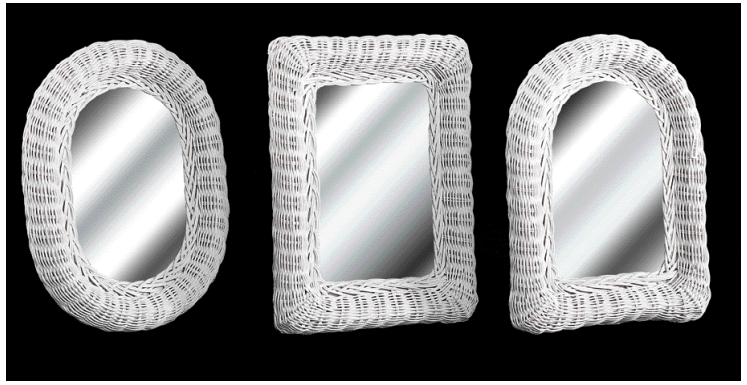

#1138-40/W
S/6 Mirror Assortment 16" x 12"
(#1138-40/H Also Available)