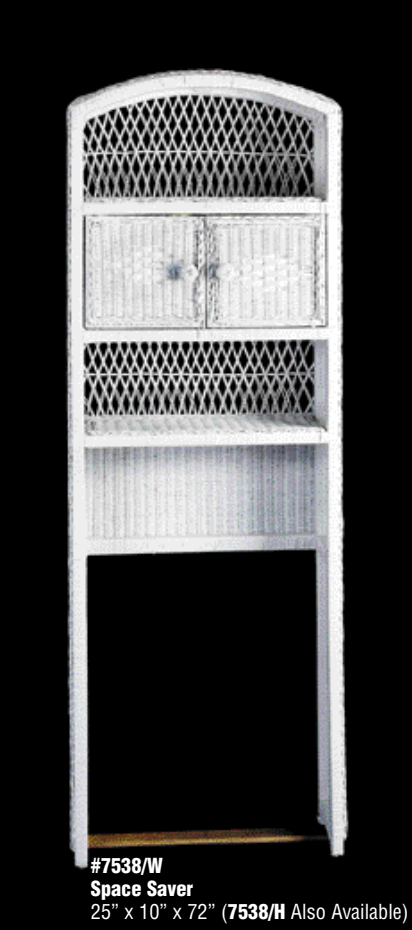

Occasional Furniture®

Rattan End Table
#890/W - 13" x 13" x 21"
#891/W - 17" x 17" x 25"

#1865/W
Oval Mirror 30" x 20"
(#1865/H Also Available)

#UB/311/H
Large Arch Mirror 36" x 24"
(#UB/311/W Also Available)

#284/1-4W
S/4 Metal Reinforced Arches
 (L) 27" x 14" x 76" (S) 19" x 14" x 67"
(#284/1-4H Also Available)

#271/W
White 3 Panel Room Divider
 54" x 72"
(#271/H Also Available)

40

#2828/W **White Mirror w/Basket**
 13" x 5 1/2" x 16"
(#2828/H Also Available)

#2/316W **White Round Bamboo Waste Basket**
 10 1/2" x 10 1/2" x 11"

#520/H **Circle Design Waste Basket**
 11" x 11" x 10"
(#520/W Also Available)

#KC-288/BWE **#KC-325/WE**
Beaded Nite Lamp **Double Braided Lamp**
 Ht. 14" **(#KC-288/BHE Also Available)** Ht. 23"

#188/W
Oblong Magazine Table
24" x 15" x 24"

#680/H
Large Heart Mirror 24" x 23"
(680/W Also Available)

#1138-40/W
S/6 Mirror Assortment 16" x 12"
(#1138-40/H Also Available)

#7538/W
Space Saver
25" x 10" x 72" (**7538/H** Also Available)