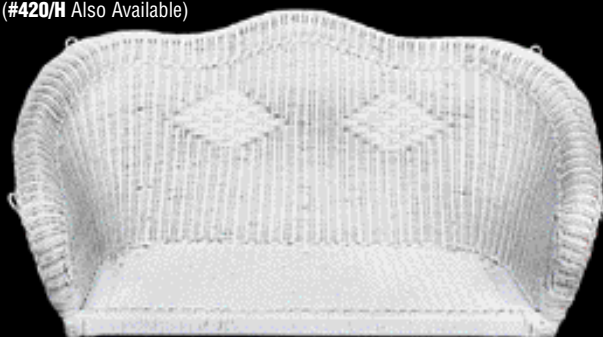

#M/60W
White Peacock Chair
HT: 60"

#M104/W
White Fancy Mandarin Chair
50" x 20" x 60"

#UB/7627
Rattan Swing Chair
26" x 20" x 45"

#420/W Hanging Porch Swing
57" x 19" x 26"
(#420/H Also Available)

#588/CW
Queen's Love
Knot Chair
30" x 24" x 33"

#588/RH
Queens Love Knot Rocker
30" x 27" x 40"
(#588/RW Also Available)

#744/RW
Diamond Biscayne Rocker
27" x 19" x 44"
(#744/RH Also Available)

#711/C
Infinite Arm Chair
42" x 23" x 20"